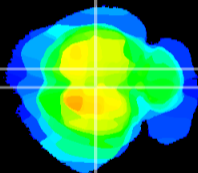

Coronal

Sagittal-R

Sagittal-L

ViBrism: CX12179
Horizontal

RS