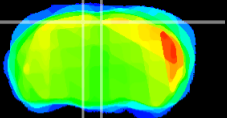

Coronal

Sagittal-R

Sagittal-L

ViBrism: CX12179
Horizontal

RS