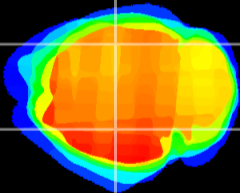

Coronal

Sagittal-R

Sagittal-L

ViBrism: CX12180
Horizontal

CA2/CA3