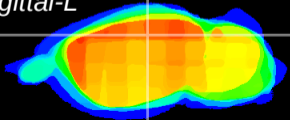

Coronal

Sagittal-R

Sagittal-L

ViBrism: CX12180
Horizontal

CA2/CA3