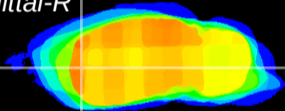

Coronal

Sagittal-R

Sagittal-L

ViBrism: CX12180
Horizontal

CPU lateral