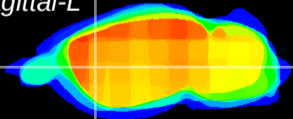

Coronal

Sagittal-R

Sagittal-L

ViBrism: CX12180
Horizontal

CPU lateral