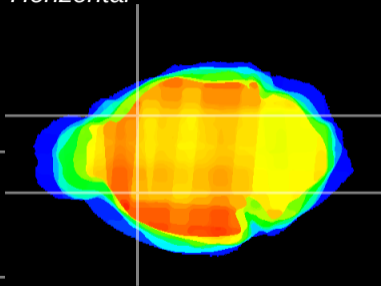

Coronal

Sagittal-R

Sagittal-L

ViBrism: CX12180
Horizontal

CPU lateral