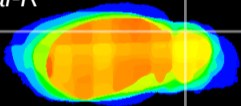

Coronal

Sagittal-R

Sagittal-L

ViBrism: CX12180
Horizontal

Cb lobe