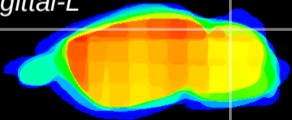

Coronal

Sagittal-R

Sagittal-L

ViBrism: CX12180
Horizontal

Cb lobe