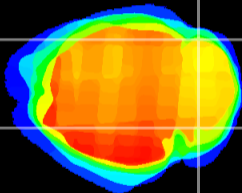

Coronal

Sagittal-R

Sagittal-L

ViBrism: CX12180
Horizontal

Cb lobe