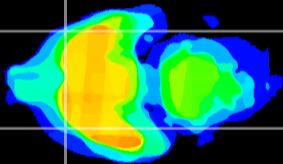

Coronal

Sagittal-R

Sagittal-L

ViBriSm: CX12180
Horizontal

Pir