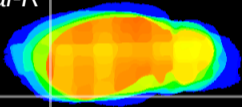

Coronal

Sagittal-R

Sagittal-L

ViBriSm: CX12180
Horizontal

Pir