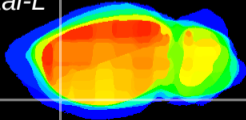

Coronal

Sagittal-R

Sagittal-L

ViBriSm: CX12180
Horizontal

Pir