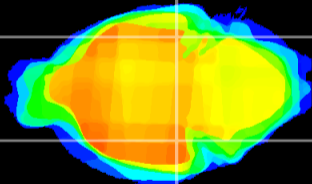

Coronal

Sagittal-R

Sagittal-L

ViBrism: CX12185
Horizontal

ventral S