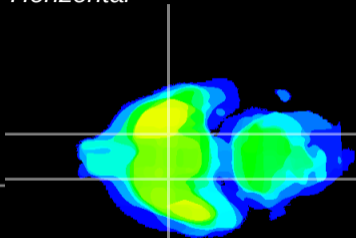

Coronal

Sagittal-R

Sagittal-L

ViBrism: CX12188
Horizontal

S0