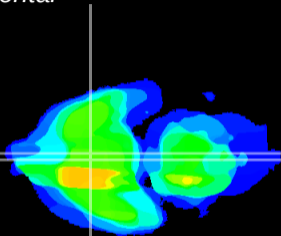

Coronal

Sagittal-R

Sagittal-L

ViBrism: CX12193
Horizontal

SCN