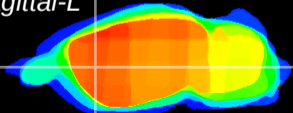

Coronal

Sagittal-R

Sagittal-L

ViBrism: CX12201
Horizontal

CPU lateral