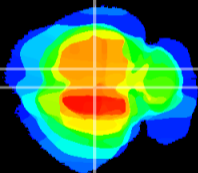

Coronal

Sagittal-R

Sagittal-L

ViBrism: CX12203
Horizontal

RS