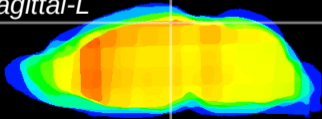

Coronal

Sagittal-R

Sagittal-L

ViBrism: CX12203
Horizontal

RS