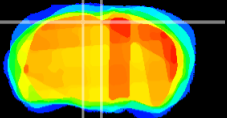

Coronal

Sagittal-R

Sagittal-L

ViBrism: CX12203
Horizontal

RS