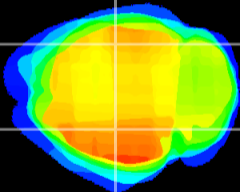

Coronal

Sagittal-R

Sagittal-L

ViBrism: CX12205
Horizontal

CA2/CA3