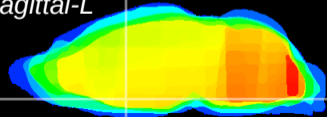

*Coronal*

*Sagittal-R*

*Sagittal-L*

ViBrism: CX12210  
*Horizontal*

MPA