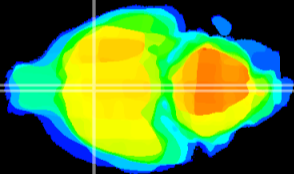

*Coronal*

*Sagittal-R*

*Sagittal-L*

ViBrism: CX12210  
*Horizontal*

MPA