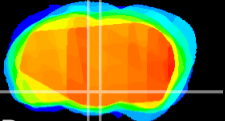

Coronal

Sagittal-R

Sagittal-L

ViBrism: CX12220
Horizontal

DM