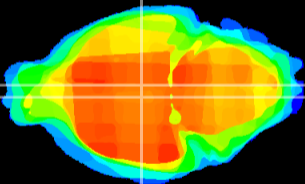

Coronal

Sagittal-R

Sagittal-L

ViBrism: CX12220
Horizontal

DM