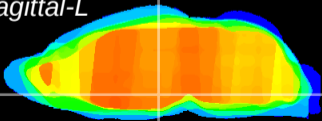

Coronal

Sagittal-R

Sagittal-L

ViBrism: CX12220
Horizontal

DM