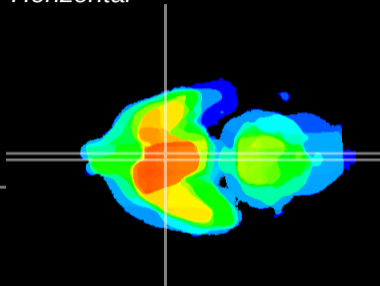

Coronal

Sagittal-R

Sagittal-L

ViBrism: CX12220
Horizontal

SCN