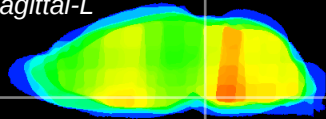

Coronal

Sagittal-R

Sagittal-L

ViBrism: CX12231
Horizontal

Pn