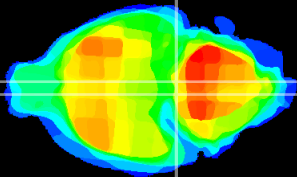

Coronal

Sagittal-R

Sagittal-L

ViBrism: CX12231
Horizontal

Pn