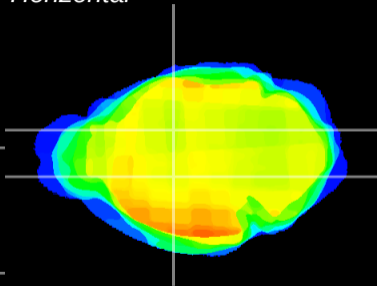

Coronal

Sagittal-R

Sagittal-L

ViBrism: CX12232
Horizontal

VA/VL