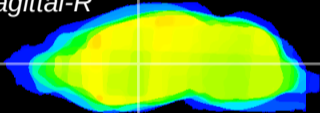

Coronal

Sagittal-R

Sagittal-L

ViBrism: CX12232
Horizontal

VA/VL