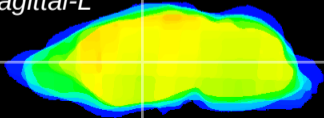

Coronal

Sagittal-R

Sagittal-L

ViBrism: CX12232
Horizontal

VA/VL