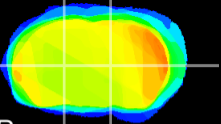

Coronal

Sagittal-R

Sagittal-L

ViBrism: CX12232
Horizontal

VA/VL