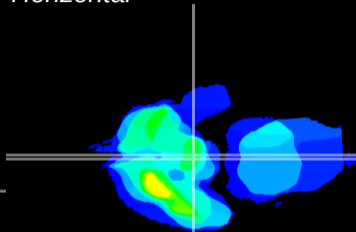

*Coronal*

*Sagittal-R*

*Sagittal-L*

ViBrism: CX12237  
*Horizontal*

ME