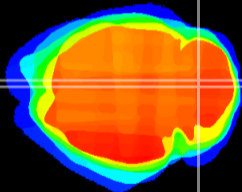

Coronal

Sagittal-R

Sagittal-L

ViBrism: CX12238
Horizontal

Cb vermis