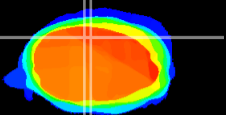

Coronal

Sagittal-R

Sagittal-L

ViBrism: CX12238
Horizontal

Cb vermis