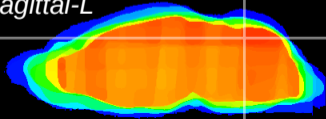

Coronal

Sagittal-R

Sagittal-L

ViBrism: CX12238
Horizontal

Cb vermis