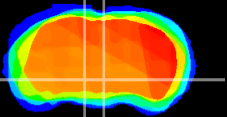

Coronal

Sagittal-R

Sagittal-L

ViBrism: CX12238
Horizontal

VTA