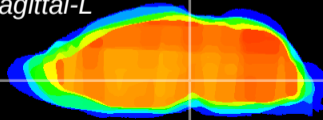

Coronal

Sagittal-R

Sagittal-L

ViBrism: CX12238
Horizontal

VTA