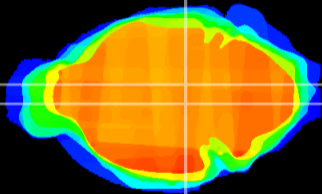

Coronal

Sagittal-R

Sagittal-L

ViBrism: CX12238
Horizontal

VTA