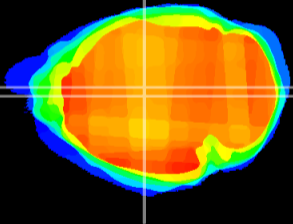

Coronal

Sagittal-R

Sagittal-L

ViBrism: CX12239
Horizontal

Hb