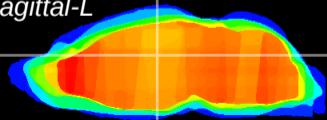

Coronal

Sagittal-R

Sagittal-L

ViBrism: CX12239
Horizontal

Hb