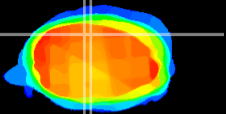

Coronal

Sagittal-R

Sagittal-L

ViBrism: CX12241
Horizontal

Cb vermis