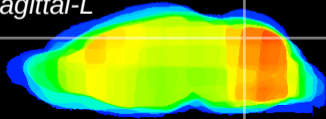

Coronal

Sagittal-R

Sagittal-L

ViBrism: CX12241
Horizontal

Cb vermis