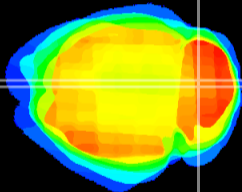

Coronal

Sagittal-R

Sagittal-L

ViBrism: CX12241
Horizontal

Cb vermis