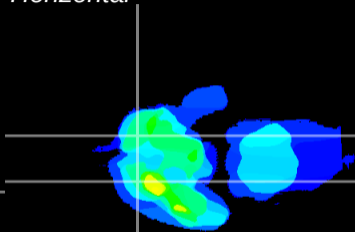

Coronal

Sagittal-R

Sagittal-L

ViBrism: CX12242  
Horizontal

Tu