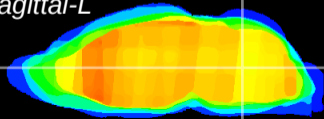

Coronal

Sagittal-R

Sagittal-L

ViBrism: CX12243
Horizontal

MVe