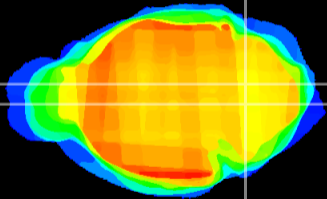

Coronal

Sagittal-R

Sagittal-L

ViBrism: CX12243
Horizontal

MVe