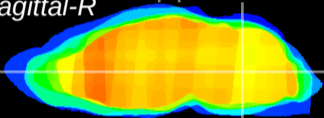

Coronal

Sagittal-R

Sagittal-L

ViBrism: CX12243
Horizontal

MVe