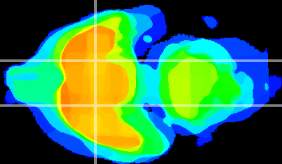

Coronal

Sagittal-R

Sagittal-L

ViBrism: CX12243
Horizontal

S0