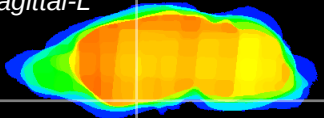

Coronal

Sagittal-R

Sagittal-L

ViBrism: CX12243
Horizontal

S0