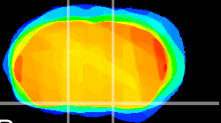

Coronal

Sagittal-R

Sagittal-L

ViBrism: CX12243
Horizontal

S0