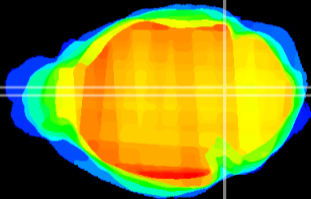

Coronal

Sagittal-R

Sagittal-L

ViBrism: CX12243
Horizontal

Tg