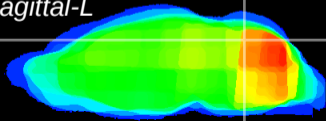

Coronal

Sagittal-R

Sagittal-L

ViBrism: CX12248
Horizontal

Cb vermis