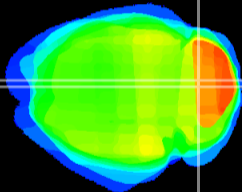

Coronal

Sagittal-R

Sagittal-L

ViBrism: CX12248
Horizontal

Cb vermis