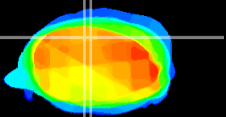

Coronal

Sagittal-R

Sagittal-L

ViBrism: CX12248
Horizontal

Cb vermis