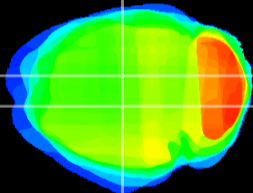

Coronal

Sagittal-R

Sagittal-L

ViBrism: CX12248
Horizontal

DG