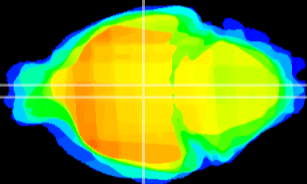

Coronal

Sagittal-R

Sagittal-L

ViBrism: CX12251
Horizontal

DM