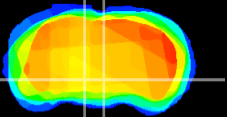

Coronal

Sagittal-R

Sagittal-L

ViBrism: CX12251
Horizontal

VTA