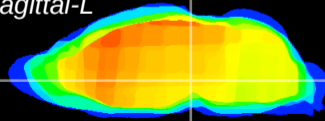

Coronal

Sagittal-R

Sagittal-L

ViBrism: CX12251
Horizontal

VTA