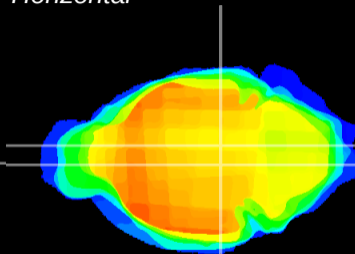

Coronal

Sagittal-R

Sagittal-L

ViBrism: CX12251
Horizontal

VTA