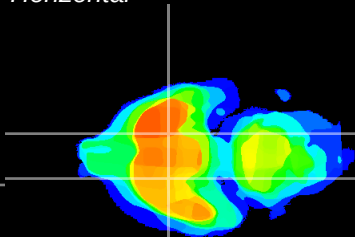

Coronal

Sagittal-R

Sagittal-L

ViBrism: CX12252
Horizontal

S0