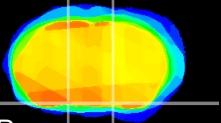

Coronal

Sagittal-R

Sagittal-L

ViBrism: CX12252
Horizontal

S0