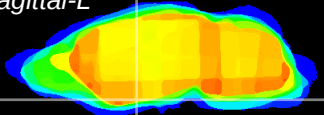

Coronal

Sagittal-R

Sagittal-L

ViBrism: CX12252
Horizontal

S0