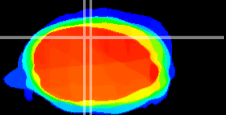

Coronal

Sagittal-R

Sagittal-L

ViBrism: CX12253
Horizontal

Cb vermis