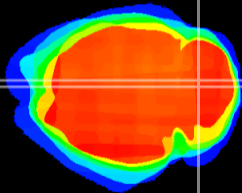

Coronal

Sagittal-R

Sagittal-L

ViBrism: CX12253
Horizontal

Cb vermis