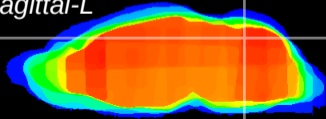

Coronal

Sagittal-R

Sagittal-L

ViBrism: CX12253
Horizontal

Cb vermis