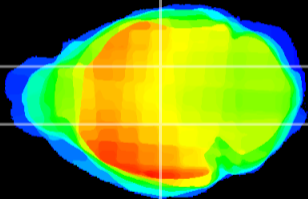

Coronal

Sagittal-R

Sagittal-L

ViBrism: CX12254
Horizontal

VPM/VPL