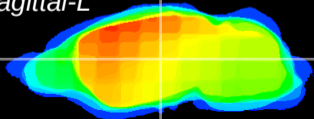

Coronal

Sagittal-R

Sagittal-L

ViBrism: CX12254
Horizontal

VPM/VPL