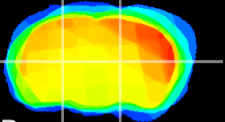

Coronal

Sagittal-R

Sagittal-L

ViBrism: CX12254
Horizontal

VPM/VPL