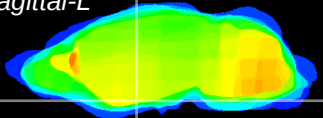

Coronal

Sagittal-R

Sagittal-L

ViBrism: CX12258
Horizontal

S0