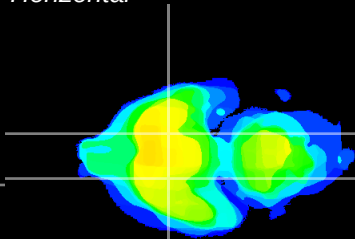

Coronal

Sagittal-R

Sagittal-L

ViBrism: CX12258
Horizontal

S0