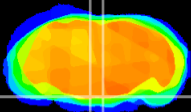

Coronal

Sagittal-R

Sagittal-L

ViBrism: CX12259
Horizontal

Pn