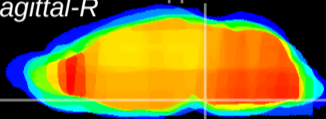

Coronal

Sagittal-R

Sagittal-L

ViBrism: CX12259
Horizontal

Pn