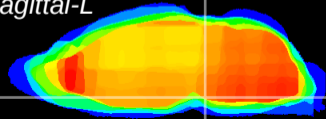

Coronal

Sagittal-R

Sagittal-L

ViBrism: CX12259
Horizontal

Pn