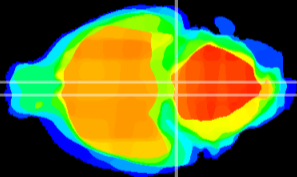

Coronal

Sagittal-R

Sagittal-L

ViBrism: CX12259
Horizontal

Pn