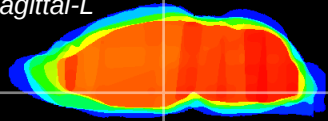

Coronal

Sagittal-R

Sagittal-L

ViBrism: CX12260
Horizontal

DM