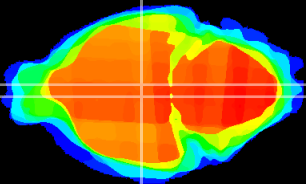

Coronal

Sagittal-R

Sagittal-L

ViBrism: CX12260
Horizontal

DM