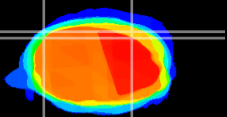

Coronal

Sagittal-R

Sagittal-L

ViBrism: CX12261
Horizontal

Cb lobe