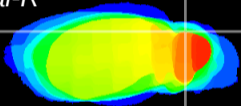

Coronal

Sagittal-R

Sagittal-L

ViBrism: CX12261
Horizontal

Cb lobe