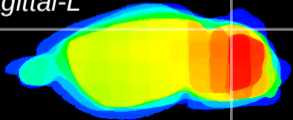

Coronal

Sagittal-R

Sagittal-L

ViBrism: CX12261
Horizontal

Cb lobe