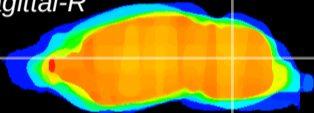

Coronal

Sagittal-R

Sagittal-L

ViBrism: CX12263
Horizontal

Cb nucleus