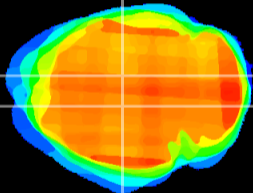

Coronal

Sagittal-R

Sagittal-L

ViBrism: CX12265
Horizontal

DG