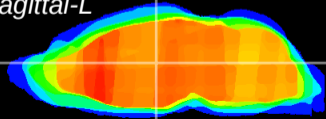

Coronal

Sagittal-R

Sagittal-L

ViBrism: CX12267
Horizontal

MD