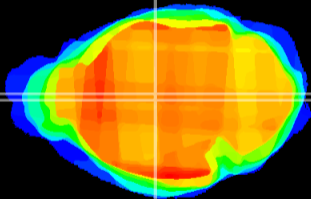

Coronal

Sagittal-R

Sagittal-L

ViBrism: CX12267
Horizontal

MD