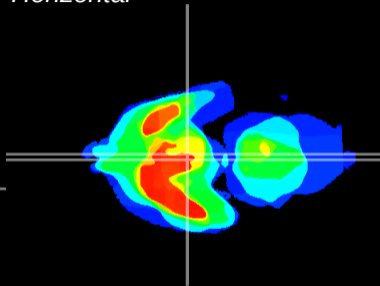

Coronal

Sagittal-R

Sagittal-L

ViBrism: CX12273
Horizontal

Arc