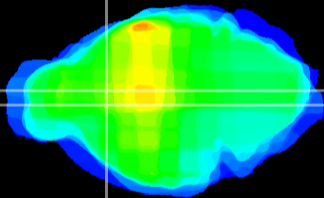

Coronal

Sagittal-R

Sagittal-L

ViBrism: CX12274
Horizontal

LS