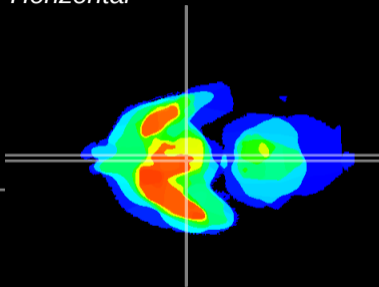

Coronal

Sagittal-R

Sagittal-L

ViBrism: CX12278
Horizontal

Arc