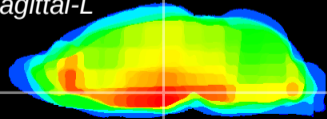

Coronal

Sagittal-R

Sagittal-L

ViBrism: CX12281
Horizontal

DM