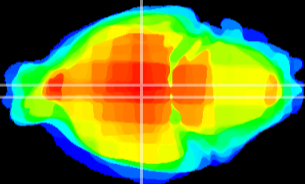

Coronal

Sagittal-R

Sagittal-L

ViBrism: CX12281
Horizontal

DM