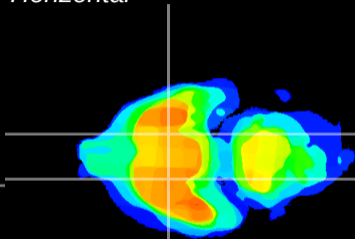

Coronal

Sagittal-R

Sagittal-L

ViBrism: CX12288
Horizontal

S0