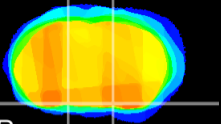

Coronal

Sagittal-R

Sagittal-L

ViBrism: CX12288
Horizontal

S0