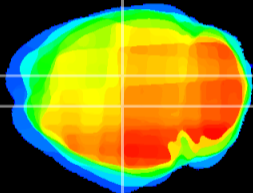

Coronal

Sagittal-R

Sagittal-L

ViBrism: CX12290
Horizontal

DG