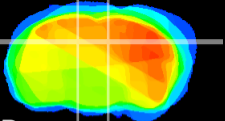

Coronal

Sagittal-R

Sagittal-L

ViBrism: CX12290
Horizontal

DG