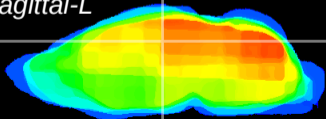

Coronal

Sagittal-R

Sagittal-L

ViBrism: CX12290
Horizontal

DG