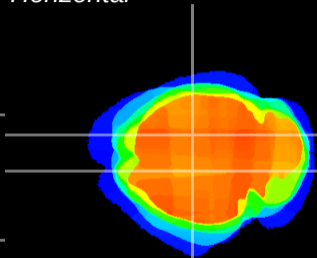

Coronal

Sagittal-R

Sagittal-L

ViBrism: CX12291
Horizontal

CA1