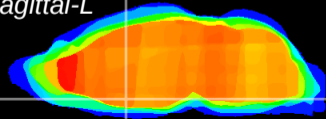

Coronal

Sagittal-R

Sagittal-L

ViBrism: CX12291
Horizontal

MPA