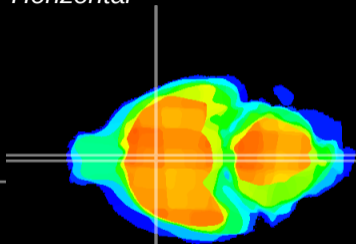

Coronal

Sagittal-R

Sagittal-L

ViBrism: CX12291
Horizontal

MPA