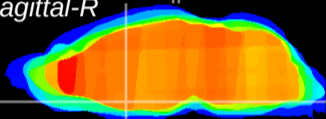

Coronal

Sagittal-R

Sagittal-L

ViBrism: CX12291
Horizontal

MPA