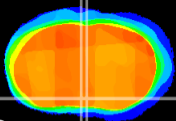

Coronal

Sagittal-R

Sagittal-L

ViBrism: CX12291
Horizontal

MPA