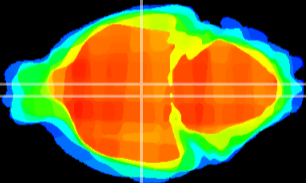

Coronal

Sagittal-R

Sagittal-L

ViBrism: CX12292
Horizontal

DM