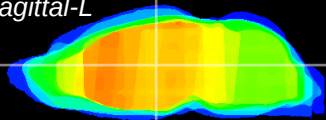

Coronal

Sagittal-R

Sagittal-L

ViBrism: CX12294
Horizontal

MD