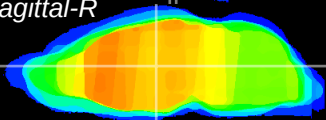

Coronal

Sagittal-R

Sagittal-L

ViBrism: CX12294
Horizontal

MD