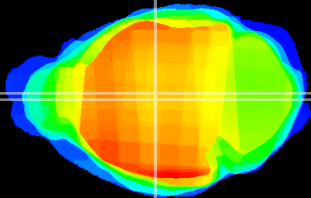

Coronal

Sagittal-R

Sagittal-L

ViBrism: CX12294
Horizontal

MD