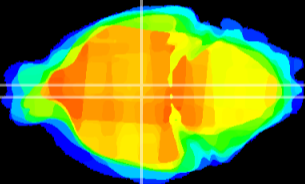

Coronal

Sagittal-R

Sagittal-L

ViBrism: CX12295
Horizontal

DM