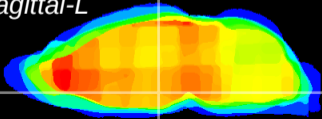

Coronal

Sagittal-R

Sagittal-L

ViBrism: CX12295
Horizontal

DM